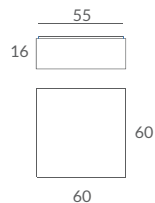

REF.
26000/60

PLAFÓN / CEILING LIGHT
IP20

MATERIAL
Metal, metacrilato y cuerda /
Metal, PMMA and cord

ACABADO / FINISH
Difusor blanco óptico / *optic white diffuser*
Cuerda: ver colores estándar / *Cord: see standard colors*

INSTALACIÓN / INSTALLATION
- E27 LED 4x15W Ø6cm

REF.
26800/25

COLGANTE / SUSPENSION
IP20

MATERIAL
Metal y cuerda / *Metal and cord*

ACABADO / FINISH
Florón negro mate o blanco mate
Canopy matt black or matt White.
Cuerda: ver colores estándar /
Cord: see standard colors

INSTALACIÓN / INSTALLATION
- E27 LED 1x15W Ø6cm