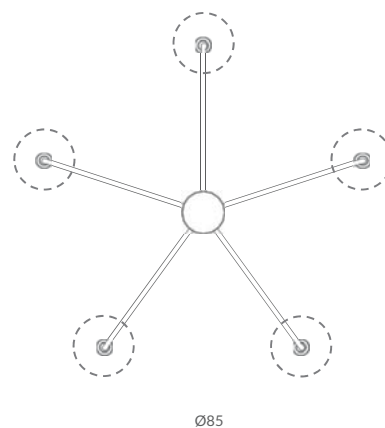

REF.
KITDONA/5

COLGANTE / *SUSPENSION*
IP20

MATERIAL
Metal

ACABADO / *FINISH*
Blanco / *White*
Negro mate / *Matt black*

INSTALACIÓN / *INSTALLATION*
- E27 LED 5x15W Ø6cm

PANTALLAS RECOMENDADAS / *RECOMENDED LAMPSHADES*

Banyo-ECO Ø30	
Drum-ECO Ø18	
Drum-ECO Ø30	
Ukelele Ø26	
Ukelele Ø35	
Kora Ø24	
Kora Ø35	

Otras pantallas consultar / *Other screens contact us*

*Pantallas no incluidas. / *Lampshades Not Included*

*Archivos 3D y ficheros fotométricos disponibles en web / *3D and photometric files available on the web*