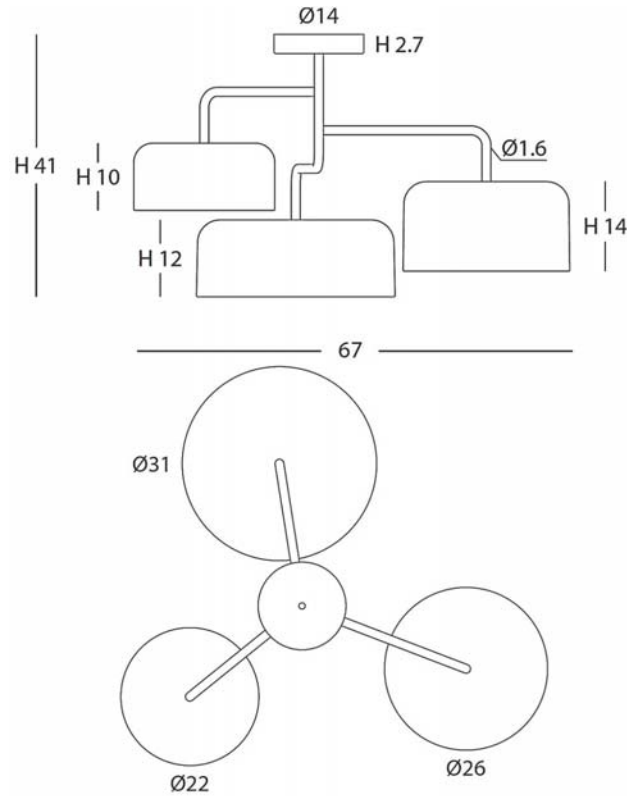

REF.
27810/75

SEMITECHO / SEMI FLUSH CEILING LIGHT
IP20

MATERIAL
Metal y acrílico / Metal & acrylic

ACABADO / FINISH
Estructura blanco o negro mate /
White or matt black frame

INSTALACIÓN / INSTALLATION
- E27 LED 5x15W Ø6cm