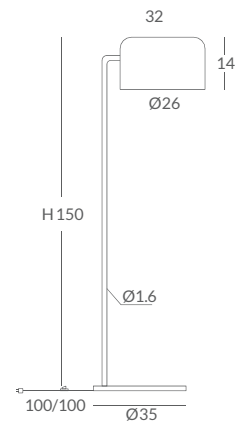

REF.
25800/16

COLGANTE / *SUSPENSION*
IP20

MATERIAL
Metal y acrílico / *Metal & acrylic*

ACABADO / *FINISH*
Negro mate / *Matt black*
Blanco / *White*
Beige
Marsala
Oliva / *Olive*
Cobre satinado / *Satin copper*

INSTALACIÓN / *INSTALLATION*
- E27 LED 1x6W Ø5cm

REF.
27001

SOBREMESA / *TABLELAMP*
IP20

MATERIAL
Metal y acrílico / *Metal & acrylic*

ACABADO / *FINISH*
Pantalla y soporte negro mate / *Matt black lampshade & base*
Pantalla blanca y soporte blanco texturado / *White lampshade & granulated white base*

INSTALACIÓN / *INSTALLATION*
- E27 LED 1x6W Ø5cm

REF.
25800/26

COLGANTE / *SUSPENSION*
IP20

MATERIAL
Metal y acrílico / *Metal & acrylic*

ACABADO / *FINISH*
Negro mate / *Matt black*
Blanco / *White*
Beige
Marsala
Oliva / *Olive*
Cobre satinado / *Satin copper*

INSTALACIÓN / *INSTALLATION*
- E27 LED 2x15W Ø6cm

REF.
27002

PIE DE SALÓN / *FLOORLAMP*
IP20

MATERIAL
Metal y acrílico / *Metal & acrylic*

ACABADO / *FINISH*
Pantalla y soporte negro mate / *Matt black lampshade & base*
Pantalla blanca y soporte blanco texturado / *White lampshade & granulated white base*

INSTALACIÓN / *INSTALLATION*
- E27 LED 2x15W Ø6cm

REF.
25800/31

COLGANTE / *SUSPENSION*
IP20

MATERIAL
Metal y acrílico / *Metal & acrylic*

ACABADO / *FINISH*
Negro mate / *Matt black*
Blanco / *White*
Beige
Marsala
Oliva / *Olive*
Cobre satinado / *Satin copper*

INSTALACIÓN / *INSTALLATION*
- E27 LED 2x15W Ø6cm