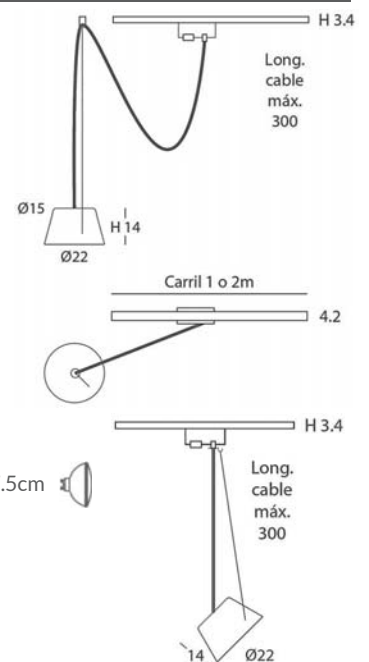

REF.
27862

COLGANTE CARRIL /
TRACK *SUSPENSION*
IP20

MATERIAL
Metal y acrílico / *Metal & acrylic*

ACABADO / *FINISH*
Negro mate / *Matt black*
Blanco / *White*

INSTALACIÓN / *INSTALLATION*

- GU10 LED 2-6x8W Ø5cm
- GU10 LED 2-6x14W Ø11.1cm L:7.5cm