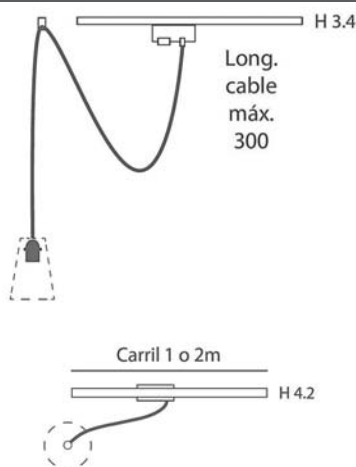

REF.
POP-UP/1C

COLGANTE CARRIL / TRACK SUSPENSION
IP20

MATERIAL
Metal

ACABADO / FINISH
Blanco mate / Matt white
Negro mate / Matt black

INSTALACIÓN / INSTALLATION
- E27 LED 1

REF.
KIT POP-LT/2T
KIT POP-LT/3T
KIT POP-LT/4T
KIT POP-LT/5T
KIT POP-LT/6T

COLGANTE / SUSPENSION
De 2 a 6 con salida lateral /
From 2 to 6 with cable side exit
IP20

MATERIAL
Metal

ACABADO / FINISH
Blanco mate / Matt white
Negro mate / Matt black

INSTALACIÓN / INSTALLATION
- E27 LED 2-6