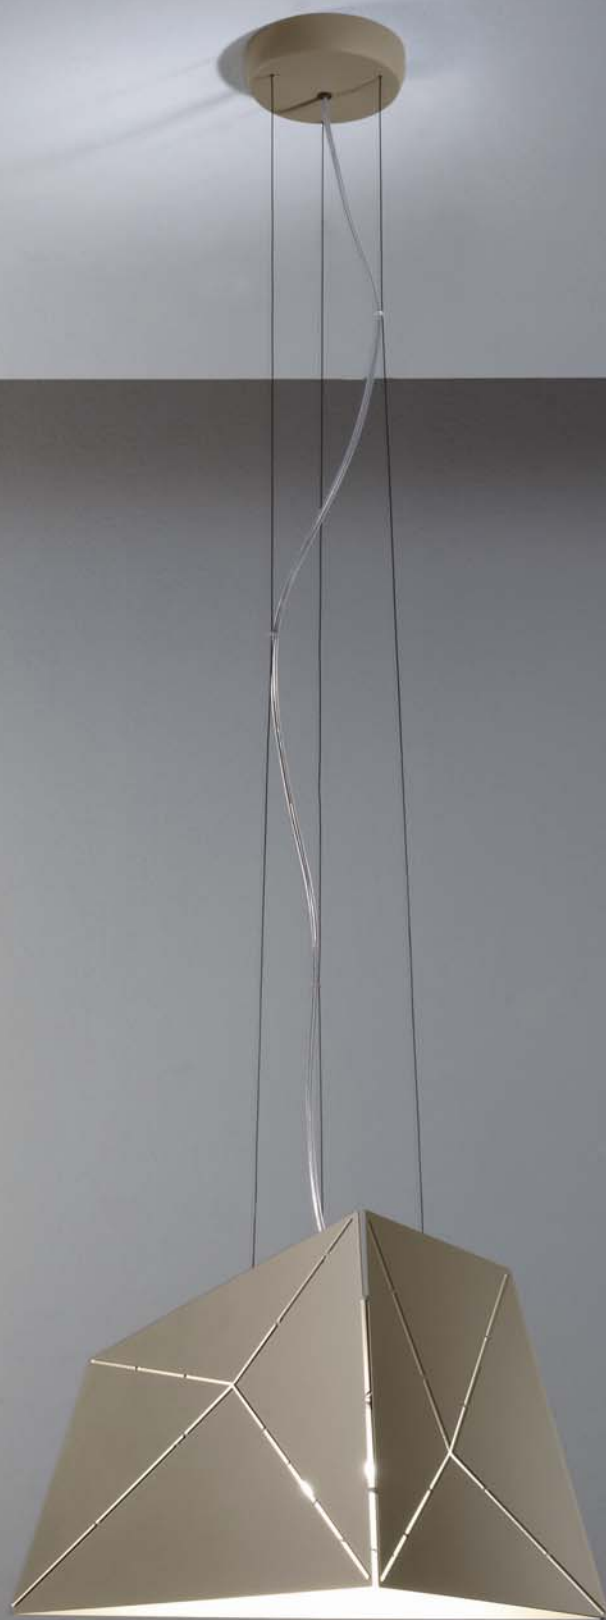

Design with strong geometrical visual impact in any room. Metal lampshade with laser cut lines, which catches the eye view and allow the light sparks to go through. Visual effects through the lampshade slots.