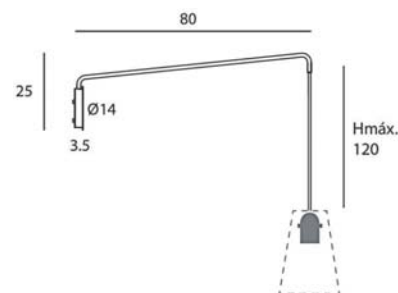

REF.
KIT/APL800

APLIQUE/ WALL BRACKET
IP20

MATERIAL
Metal/ Metal

ACABADO/ FINISH
Base y brazo: blanco o negro mate/
Wall Base and arm: white or matt black

INSTALACIÓN/ INSTALLATION
1xE27 LED

APLIQUE

KIT aplique con brazo fijo de 20 cm y cable suspendido para pantalla a elegir (no incluida)*.

WALL BRACKET

Wall bracket KIT with fixed arm of 20 cm and suspended cable for lampshade to choose (not included)*.

REF.
KIT/APL200

APLIQUE/ WALL BRACKET
IP20

MATERIAL
Metal/ Metal

ACABADO/ FINISH
Base y brazo: blanco o negro mate/
Wall Base and arm: white or matt black

INSTALACIÓN/ INSTALLATION
1xE27 LED