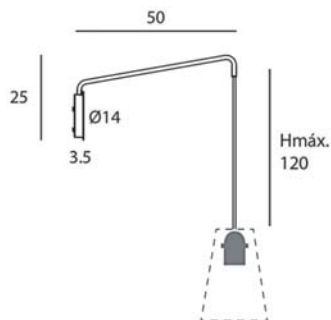

APLIQUE

KIT aplique con brazo móvil (abatible 120° en horizontal) y cable suspendido para pantalla a elegir (no incluida)*.

WALL BRACKET

Wall Bracket KIT with mobile arm (120° horizontal folding) and suspended cable for lampshade to choose (not included)*.

REF.
KIT/APL500

APLIQUE/ WALL BRACKET
IP20

MATERIAL
Metal/ Metal

ACABADO/ FINISH
Base y brazo: blanco o negro mate/
Wall Base and arm: white or matt black

INSTALACIÓN/ INSTALLATION
1xE27 LED