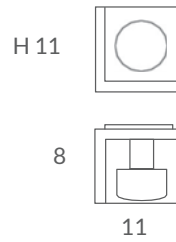

REF.
18003

PLAFÓN - APLIQUE /
CEILING LIGHT - WALL BRACKET
IP44

MATERIAL
Cerámica y cristal de borosilicato /
Ceramic and borosilicate glass

ACABADO / FINISH
Cuerpo blanco, negro, naranja y pistacho /
White, black, orange or green body
Tulipa opal / Opal glass

INSTALACIÓN / INSTALLATION
- G9 LED 3,5W Ø1.8cm L:4,7cm