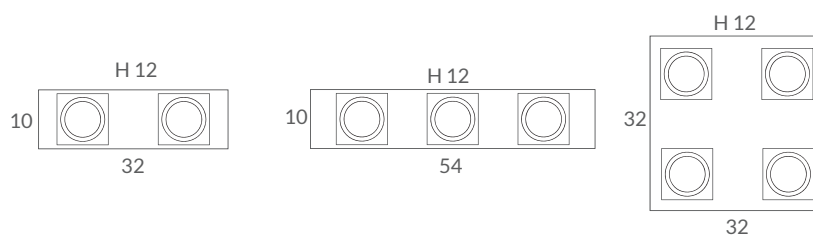

** Disponible en regleta de 2, 3 y 4 focos. Acabado Base: Blanco, Plata y Níquel / Available with surface base for 2/3/4 spotlights. Base finish: White, Silver and Nickel