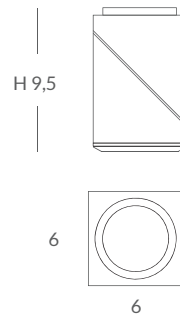

REF.
17013/1**

FOCO SUPERFICIE / SURFACE SPOTLIGHT
IP20

MATERIAL
Zamak / Zinc alloy

ACABADO / FINISH
Blanco mate / Matt white
Cromo / Chrome
Cuero / Antique
Negro mate / Matt black
Níquel satinado / Satin nickel
Plata / Silver
Wenge / Wenge

INSTALACIÓN / INSTALLATION
- GU10 LED 1x8W Ø5cm L:6cm