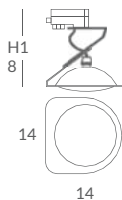

MATERIAL
Aluminio / Aluminium

ACABADO / FINISH
Blanco mate / Matt white
Negro mate / Matt black
Plata / Silver

INSTALACIÓN / INSTALLATION
- GU10 LED 1x14W Ø11.1cm L:7.5cm

REF.
20202**

FOCO CARRIL / TRACK SPOTLIGHT
IP20