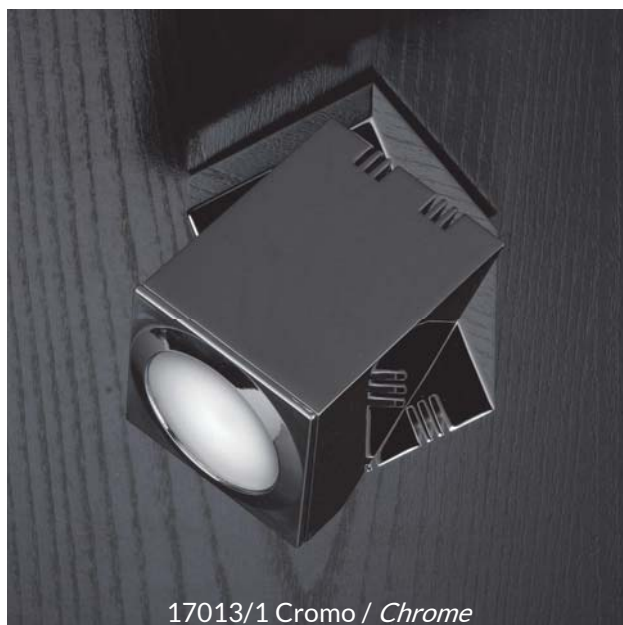

Surface design suitable for ceiling, wall or sloping ceilings, even as reading lamp or wall-washer. Tilttable and rotatable 350° surface casting spotlight.

17013/1 Níquel Satinado / *Satin Nickel*

17013/1 Blanco Mate / *Matt White*

17013/1 Plata / *Silver*

17013/1 Cromo / *Chrome*

17013/1 Wenge

17013/1 Cuero / *Antique*

17013/1 Niquel Satinado / Satin Nickel

REF.
17013/1**

FOCO SUPERFICIE / SURFACE SPOTLIGHT
IP20

MATERIAL
Zamak / Zinc alloy