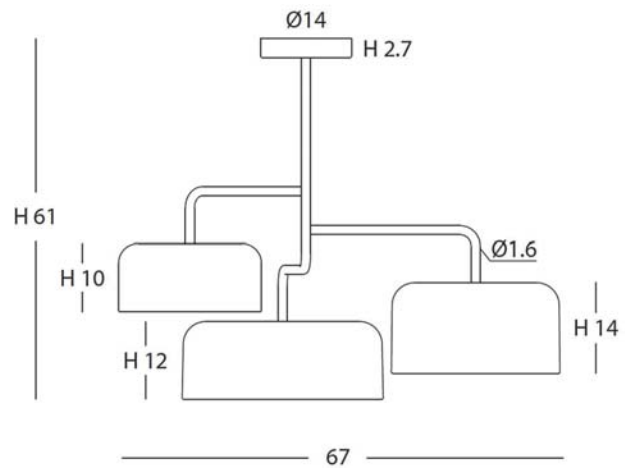

REF.
27810/75M

SEMITECHO / SEMI FLUSH CEILING LIGHT
IP20

MATERIAL
Metal y acrílico / Metal & acrylic

ACABADO / FINISH
Estructura blanco o negro mate /
White or matt black frame

INSTALACIÓN / INSTALLATION
- E27 LED 5x15W Ø6cm