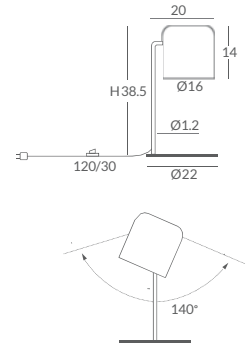

REF.
25800/16

COLGANTE / *SUSPENSION*
IP20

MATERIAL
Metal y acrílico / *Metal & acrylic*

ACABADO / *FINISH*
Negro mate / *Matt black*
Blanco / *White*
Beige
Marsala
Oliva / *Olive*
Cobre satinado / *Satin copper*

INSTALACIÓN / *INSTALLATION*
- E27 LED 1x6W Ø5cm

REF.
27001

SOBREMESA / *TABLELAMP*
IP20

MATERIAL
Metal y acrílico / *Metal & acrylic*

ACABADO / *FINISH*
Pantalla y soporte negro mate / *Matt black lampshade & base*
Pantalla blanca y soporte blanco texturado / *White lampshade & granulated white base*

INSTALACIÓN / *INSTALLATION*
- E27 LED 1x6W Ø5cm

REF.
25800/26

COLGANTE / *SUSPENSION*
IP20

MATERIAL
Metal y acrílico / *Metal & acrylic*

ACABADO / *FINISH*
Negro mate / *Matt black*
Blanco / *White*
Beige
Marsala
Oliva / *Olive*
Cobre satinado / *Satin copper*

INSTALACIÓN / *INSTALLATION*
- E27 LED 2x15W Ø6cm

REF.
27002

PIE DE SALÓN / *FLOORLAMP*
IP20

MATERIAL
Metal y acrílico / *Metal & acrylic*

ACABADO / *FINISH*
Pantalla y soporte negro mate / *Matt black lampshade & base*
Pantalla blanca y soporte blanco texturado / *White lampshade & granulated white base*

INSTALACIÓN / *INSTALLATION*
- E27 LED 2x15W Ø6cm

REF.
25800/31

COLGANTE / *SUSPENSION*
IP20

MATERIAL
Metal y acrílico / *Metal & acrylic*

ACABADO / *FINISH*
Negro mate / *Matt black*
Blanco / *White*
Beige
Marsala
Oliva / *Olive*
Cobre satinado / *Satin copper*

INSTALACIÓN / *INSTALLATION*
- E27 LED 2x15W Ø6cm