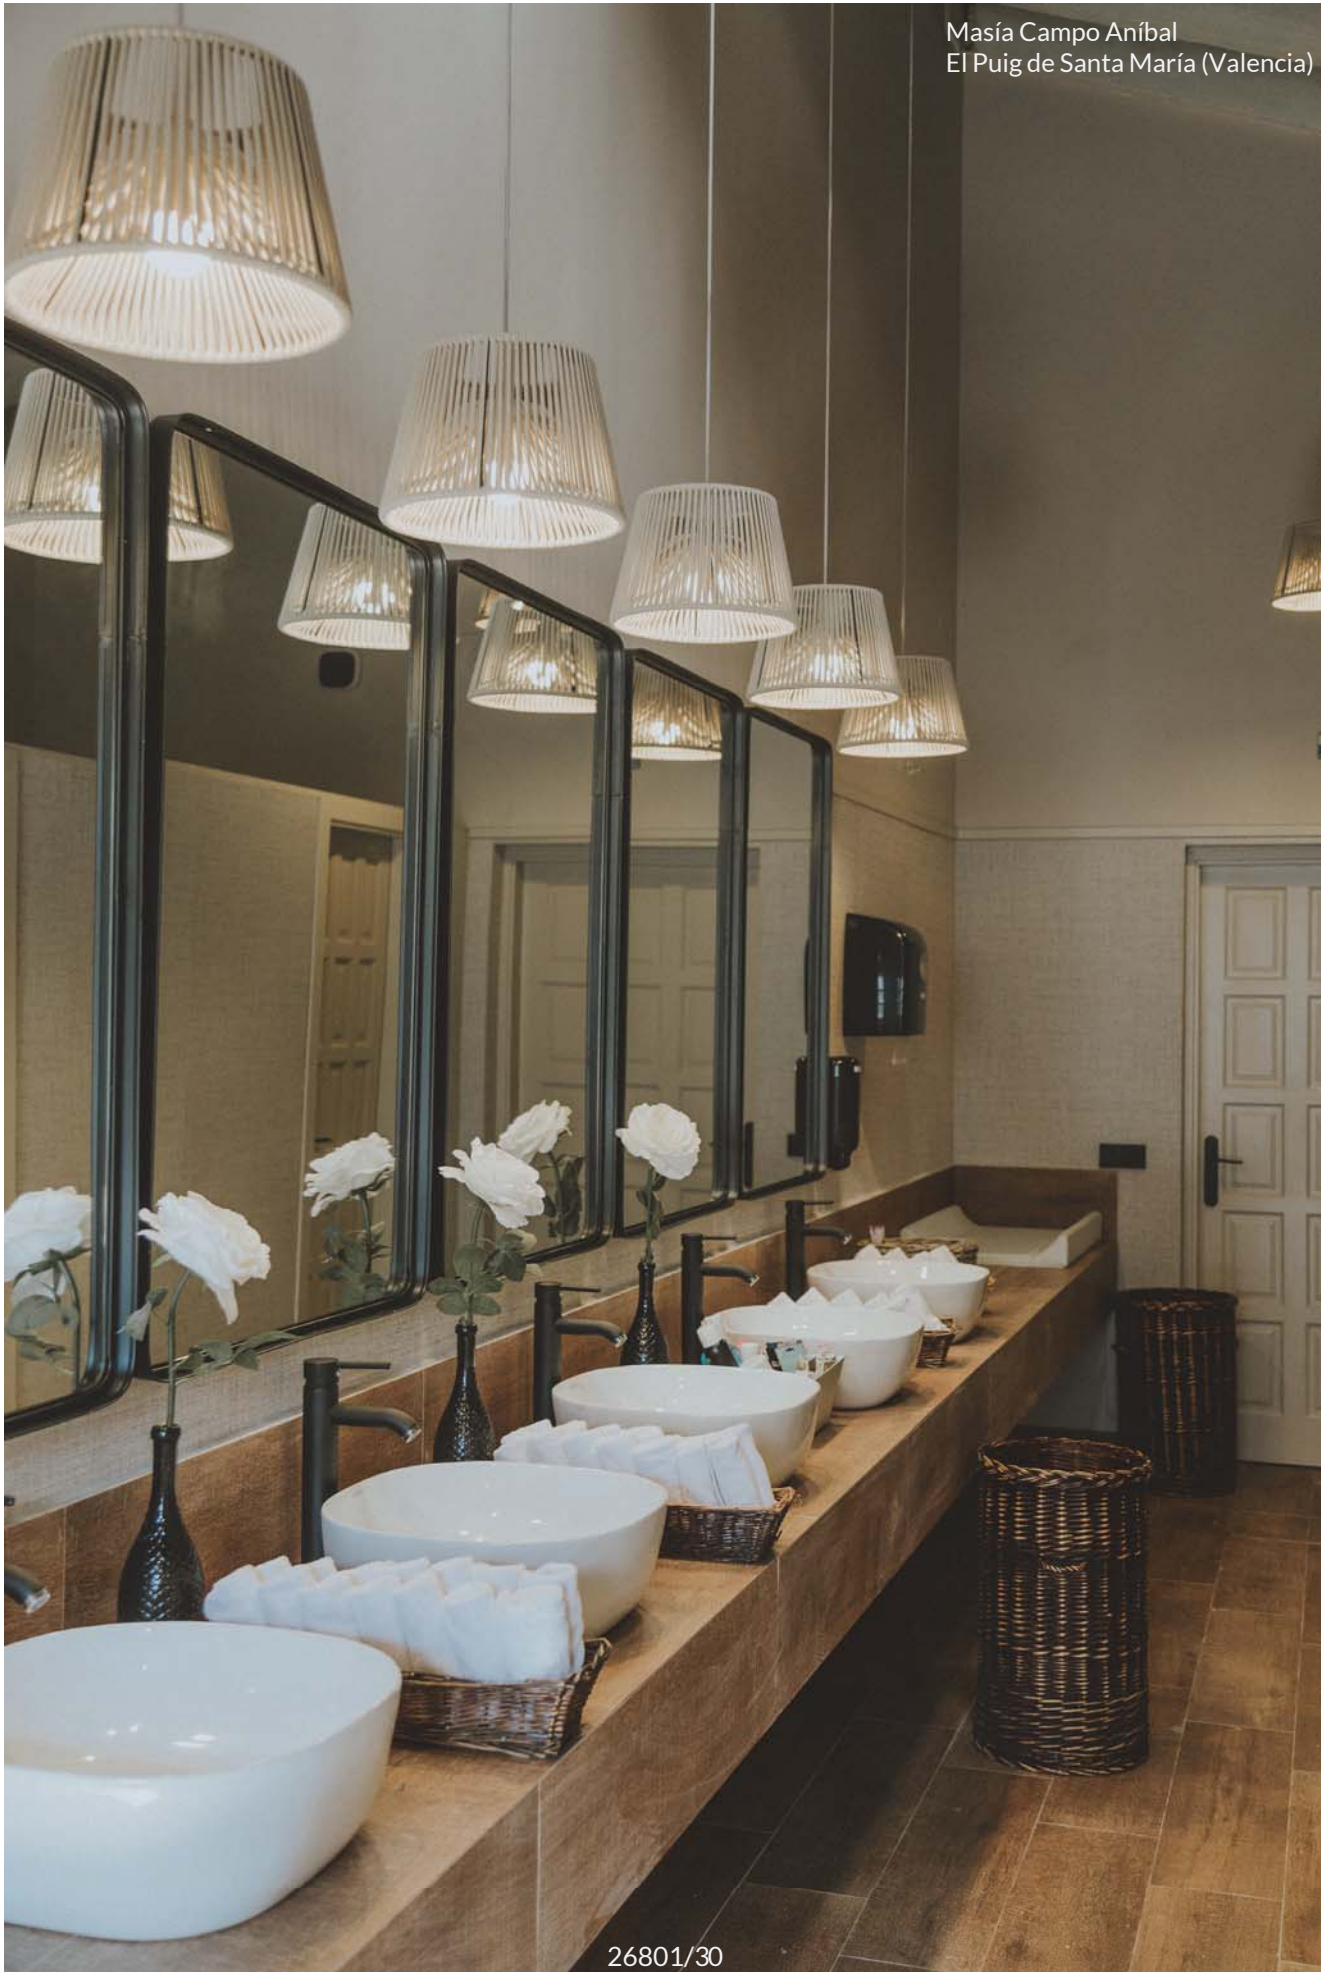

New and original way of braiding cords. For places which require a beautiful view right under the lampshade. Have a look! with metal frame and hand-made braided cord lampshade.

26801/30

REF.
26801/30

COLGANTE / SUSPENSION
IP20