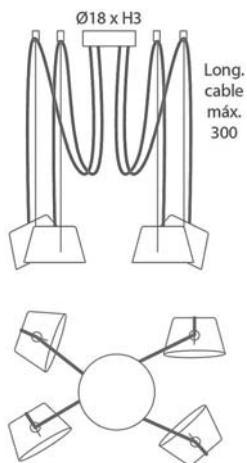

REF.
27860/2T
27860/3T
27860/4T
27860/5T
27860/6T

COLGANTE / *SUSPENSION*
De 2 a 6 con salida inferior /
From 2 to 6 with cable inferior exit
Disponibles con salida lateral /
With cable side exit available

IP20

MATERIAL
Metal y acrílico / *Metal & acrylic*

ACABADO / *FINISH*
Negro mate / *Matt black*
Blanco / *White*

INSTALACIÓN / *INSTALLATION*

- GU10 LED 2-6x8W Ø5cm
- GU10 LED 2-6x14W Ø11.1cm L:7.5cm