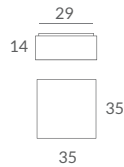

REF.
26000/35

PLAFÓN / CEILING LIGHT
IP20

MATERIAL
Metal, metacrilato y cuerda /
Metal, PMMA and cord

ACABADO / FINISH
Difusor blanco óptico / *optic white diffuser*
Cuerda: ver colores estándar / *Cord: see standard colors*

INSTALACIÓN / INSTALLATION
- E27 LED 2x15W Ø6cm

REF.
26800/20

COLGANTE / SUSPENSION
IP20

MATERIAL
Metal y cuerda / *Metal and cord*

ACABADO / FINISH
Florón negro mate o blanco mate
Canopy matt black or matt White.
Cuerda: ver colores estándar /
Cord: see standard colors

INSTALACIÓN / INSTALLATION
- E27 LED 1x15W Ø6cm