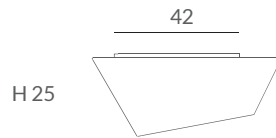

REF.
24030/60

PLAFÓN / SURFACE LIGHT
IP20

MATERIAL
Metal y tela elástica /
Metal & stretching fabric

ACABADO / FINISH
Blanco óptico / Optical white

INSTALACIÓN / INSTALLATION
- E27 LED 2x15W Ø6cm

- PCB-LED 20W 700mA
CRI>80
Cálida / Warm 3000K 1180lm
Neutra / Neutral 4000K 1235lm