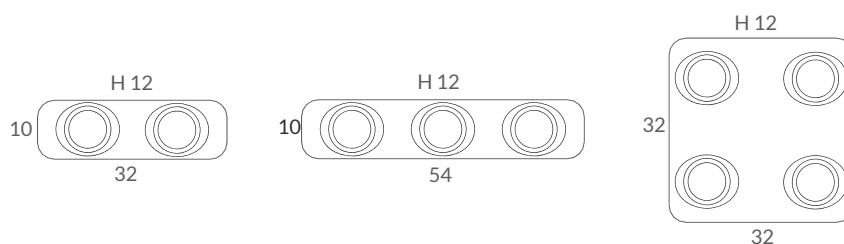

** Disponible en regleta de 2, 3 y 4 focos. Acabado Base: Blanco, Plata y Níquel /
Available with surface base for 2/3/4 spotlights. Base finish: White, Silver and Nickel