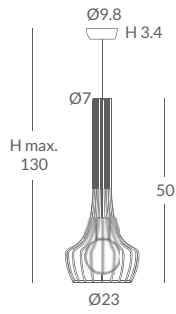

REF.
25810/23

COLGANTE / *SUSPENSION*
IP20

MATERIAL
Metal

ACABADO / *FINISH*
Negro / *Black*
Arena texturado / *Granulated sand*
Rojo / *Red*

INSTALACIÓN / *INSTALLATION*

- E27 1x60W Ø6cm

- E27 1x60W Ø9.5cm

REF.
25830/25

COLGANTE / *SUSPENSION*
IP20

MATERIAL
Metal

ACABADO / *FINISH*
Negro / *Black*
Arena texturado / *Granulated sand*
Rojo / *Red*

INSTALACIÓN / *INSTALLATION*

- E27 1x60W Ø6cm

- E27 1x60W Ø9.5cm