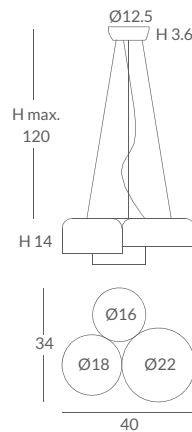

REF.
25210/31

PLAFÓN / CEILING LIGHT
IP20

MATERIAL
Metal y acrílico / Metal & acrylic

ACABADO / FINISH
Negro mate / Matt black
Blanco / White
Beige
Marsala
Oliva / Green

INSTALACIÓN / INSTALLATION
- E27 LED 2x15W Ø6cm

REF.
24810/40

COLGANTE / SUSPENSION
IP20

MATERIAL
Metal y acrílico / Metal & acrylic

ACABADO / FINISH
Negro mate / Matt black
Blanco / White
Blanco-beige-marsala / White-beige-marsala
Blanco-beige-oliva / White-beige-green

INSTALACIÓN / INSTALLATION
- E27 LED 3x6W Ø5cm

REF**
26200/54

PLAFÓN / CEILING LIGHT
IP20

MATERIAL
Metal y acrílico / Metal & acrylic

ACABADO / FINISH
Negro mate / Matt black
Blanco / White
Beige
Marsala
Oliva / Green

INSTALACIÓN / INSTALLATION
- PCB-LED 40W 700mA
CRI>80
Cálida / Warm 3000K 3592m
Neutra / Neutral 4000K 3758lm

(**) Opción doble encendido / Double-switch option