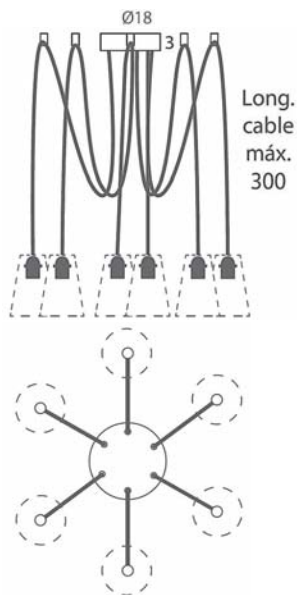

REF.
KIT POP-UP/2T
KIT POP-UP/3T
KIT POP-UP/4T
KIT POP-UP/5T
KIT POP-UP/6T

COLGANTE / SUSPENSION
De 2 a 6 con salida inferior /
From 2 to 6 with cable inferior exit
IP20

MATERIAL
Metal

ACABADO / FINISH
Blanco mate / Matt white
Negro mate / Matt black

INSTALACIÓN / INSTALLATION
- E27 LED 2-6

De 2 a 6 Pantallas/
From 2 to 6 Lampshades

REF.
POP-UP/1T*

COLGANTE / SUSPENSION
IP20

MATERIAL
Metal

ACABADO / FINISH
Blanco mate / Matt white
Negro mate / Matt black

INSTALACIÓN / INSTALLATION
- E27 LED 1

(***Otras configuraciones:** Cable con interruptor y clavija
(***Other configurations:** cable with switch and plug.