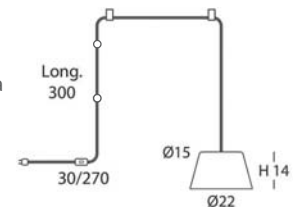

REF.
27861/1

COLGANTE / *SUSPENSION*
Opción con enchufe, interruptor para 1 pantalla y 4 "stoppers" /
Option with plug and switch for 1 lampshade and 4 stoppers
IP20

MATERIAL
Metal y acrílico / *Metal & acrylic*

ACABADO / *FINISH*
Pantallas: negro mate, blanco, beige, marsala y oliva /
Lampshades: matt black, white, beige, marsala and olive

INSTALACIÓN / *INSTALLATION*

- GU10 LED 1x8W Ø5cm
- GU10 LED 1x14W Ø11.1cm L:7.5cm