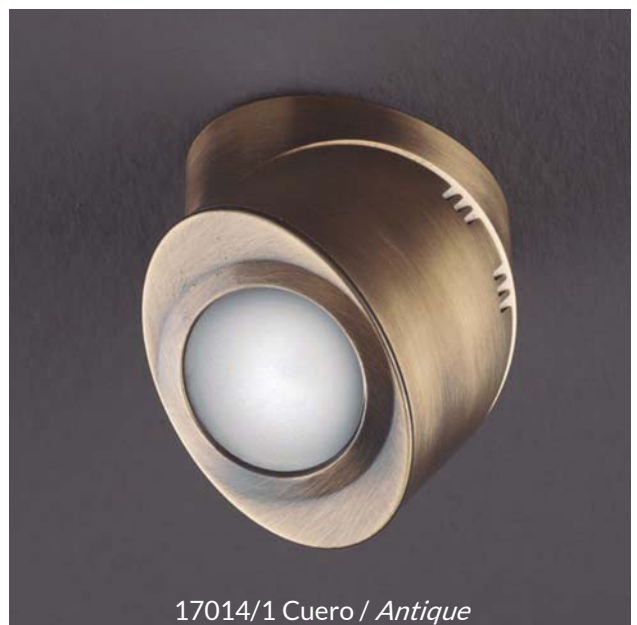

17014/1 Cuero / *Antique*