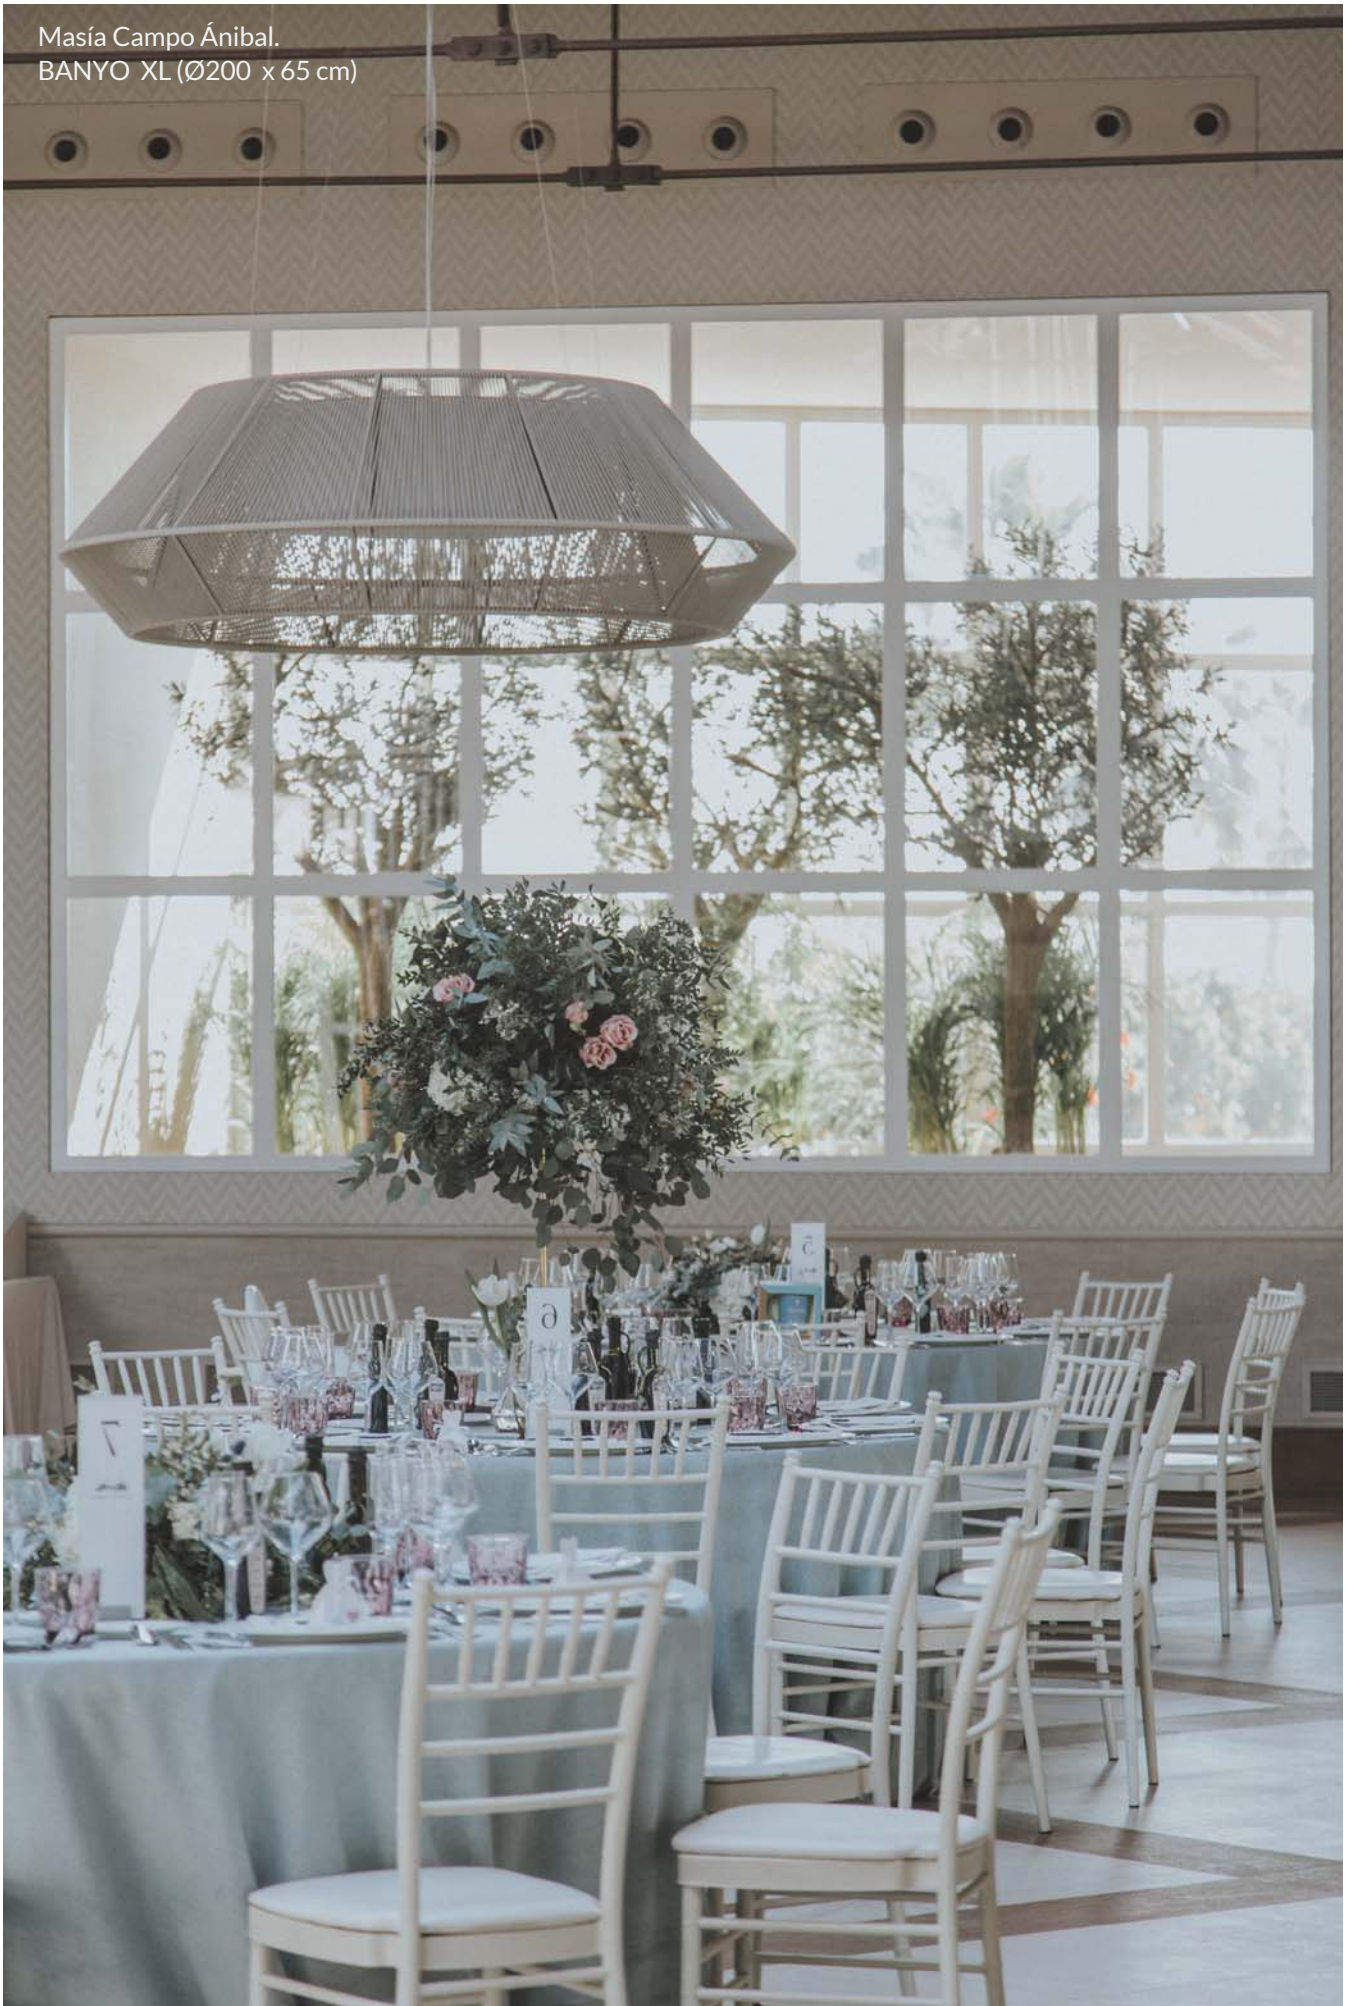

Masía Campo Ánibal.
BANYO XL (Ø200 x 65 cm)