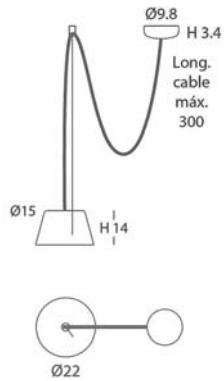

REF.
27860/1

COLGANTE / *SUSPENSION*
IP20

MATERIAL
Metal y acrílico / *Metal & acrylic*

ACABADO / *FINISH*
Negro mate / *Matt black*
Blanco / *White*

INSTALACIÓN / *INSTALLATION*

- GU10 LED 1x8W Ø5cm
- GU10 LED 1x14W Ø11.1cm L:7.5cm