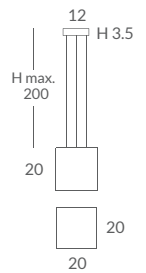

REF.
26000/35

PLAFÓN / CEILING LIGHT
IP20

MATERIAL
Metal, metacrilato y cuerda /
Metal, PMMA and cord

ACABADO / FINISH
Difusor blanco óptico / *optic white diffuser*
Cuerda: ver colores estándar / *Cord: see standard colors*

INSTALACIÓN / INSTALLATION
- E27 LED 2x15W Ø6cm

REF.
26800/20

COLGANTE / SUSPENSION
IP20

MATERIAL
Metal y cuerda / *Metal and cord*

ACABADO / FINISH
Florón negro mate o blanco mate
Canopy matt black or matt White.
Cuerda: ver colores estándar /
Cord: see standard colors

INSTALACIÓN / INSTALLATION
- E27 LED 1x15W Ø6cm

REF.
26000/60

PLAFÓN / CEILING LIGHT
IP20

MATERIAL
Metal, metacrilato y cuerda /
Metal, PMMA and cord

ACABADO / FINISH
Difusor blanco óptico / *optic white diffuser*
Cuerda: ver colores estándar / *Cord: see standard colors*

INSTALACIÓN / INSTALLATION
- E27 LED 4x15W Ø6cm

REF.
26800/25

COLGANTE / SUSPENSION
IP20

MATERIAL
Metal y cuerda / *Metal and cord*

ACABADO / FINISH
Florón negro mate o blanco mate
Canopy matt black or matt White.
Cuerda: ver colores estándar /
Cord: see standard colors

INSTALACIÓN / INSTALLATION
- E27 LED 1x15W Ø6cm

REF.
26800/40

COLGANTE / SUSPENSION
IP20

MATERIAL
Metal y cuerda / *Metal and cord*

ACABADO / FINISH
Florón negro mate o blanco mate
Canopy matt black or matt White.
Cuerda: ver colores estándar /
Cord: see standard colors

INSTALACIÓN / INSTALLATION
- E27 LED 1x15W Ø6cm

- E27 LED 1x20W

CUERDA: Ver carta de colores Pág. 368 / CORD: See color chart Page 368

* Archivos 3D y ficheros fotométricos disponibles en web / 3D and photometric files available on the web