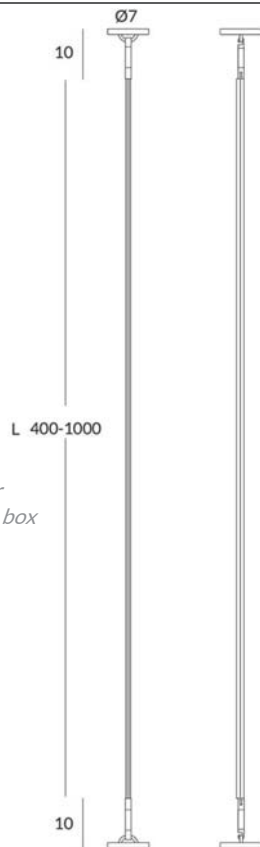

RITA LINE

REF.
29010/400
29010/600
29010/800
29010/1000

SUSPENSIÓN PUENTE/
BRIDGE SUSPENSION
IP20

MATERIAL
Aluminio y policarbonato /
Aluminium & polycarbonate

ACABADO / FINISH
Negro mate / Matt black
Difusor blanco óptico / Optic white diffuser
Caja driver blanco mate / Matt white driver box

INSTALACIÓN / INSTALLATION
- LED strip 24V 9,6W/m
CRI>90 (D) (P)
Cálida / Warm 3000K 612lm/m
Neutra / Neutral 4000K 663lm/m

RITA POP

REF.
29021/1
29021/2
29021/3
29021/4
29021/5

SUSPENSIÓN / SUSPENSION
IP20

MATERIAL
Aluminio y policarbonato /
Aluminium & polycarbonate

ACABADO / FINISH
Negro mate / Matt black
Florón negro mate /
Canopy matt black

INSTALACIÓN / INSTALLATION
- De 1 a 5 LED strip 24V 13,5W/perfil / profile
CRI>90 (V) (P)* (LC)*
Cálida / Warm 3000K 856lm/perfil / profile
Neutra / Neutral 4000K 928lm/perfil / profile

*De 1 a 3 perfiles.
*From 1 to 3 profiles.