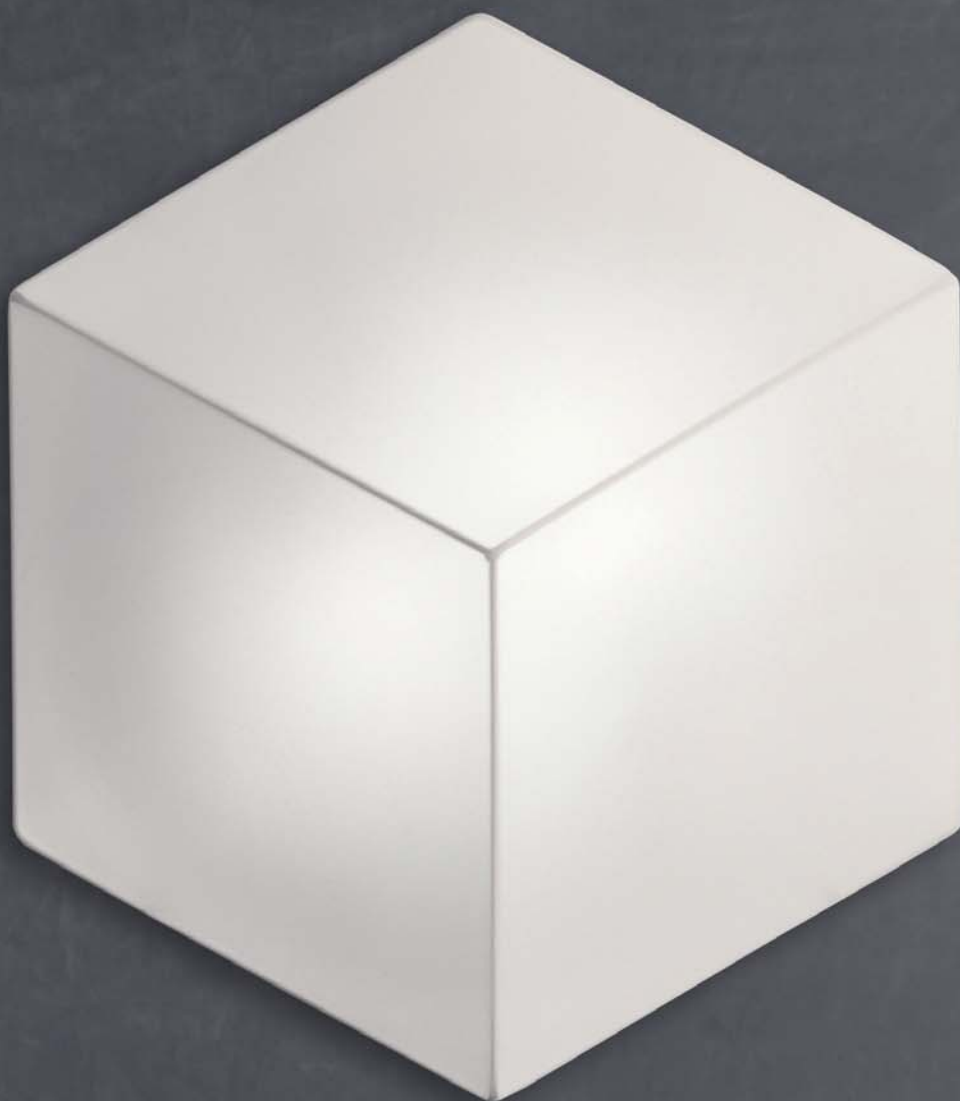

Inspired by Cubist esthetics, this metal structure covered with white stretching fabric, can be installed as a single piece or you can make multiple compositions. You can also alternate models with light on and off.