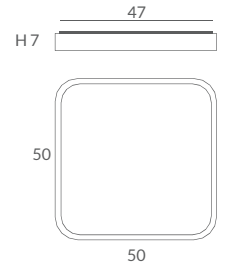

REF.
20017/00

APLIQUE/ WALL BRACKET
IP20

MATERIAL
Metal, madera de haya y cristal/
Metal, beechwood and glass

ACABADO / FINISH
Roble o wenge / *oak or wenge*
Difusor blanco opal /
Opal white diffuser

INSTALACIÓN / INSTALLATION
- E27 LED 2x6W Ø5cm

- 2G11 LED 1x36W L:41cm TC-L

REF.
20017/50

PLAFÓN / CEILING LIGHT
IP20

MATERIAL
Metal, madera de haya y cristal/
Metal, beechwood and glass

ACABADO / FINISH
Roble o wenge / *oak or wenge*
Difusor blanco opal /
Opal white diffuser

INSTALACIÓN / INSTALLATION
- E27 LED 4x6W Ø5cm

- 2G11 LED 4x18W L:32cm TC-L

- PCB-LED 40W 700mA
CRI>80
Cálida / *Warm 3000K 1661lm*
Neutra / *Neutral 4000K 1738lm*