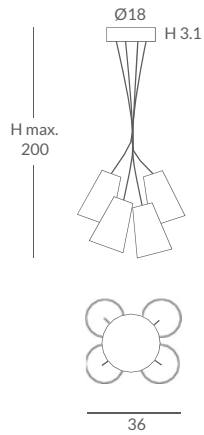

REF.
POP-BQ/4

COLGANTE / *SUSPENSION*
IP20

MATERIAL
Metal y cuerda / *Metal and cord*

ACABADO / *FINISH*
Florón negro mate, blanco mate /
Canopy matt black, matt white
Cuerda: ver colores estándar /
Cord: see standard colors

INSTALACIÓN / *INSTALLATION*
- E27 LED 4x15W Ø6cm

REF.
POP-BQ/6

COLGANTE / *SUSPENSION*
IP20

MATERIAL
Metal y cuerda / *Metal and cord*

ACABADO / *FINISH*
Florón negro mate, blanco mate /
Canopy matt black, matt white
Cuerda: ver colores estándar /
Cord: see standard colors