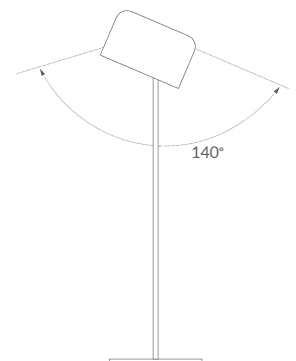

REF.
25800/31

COLGANTE / *SUSPENSION*
IP20

MATERIAL
Metal y acrílico / *Metal & acrylic*

ACABADO / *FINISH*
Negro mate / *Matt black*
Blanco / *White*
Beige
Marsala
Oliva / *Olive*
Cobre satinado / *Satin copper*

INSTALACIÓN / *INSTALLATION*
- E27 LED 2x15W Ø6cm