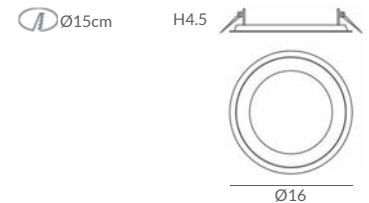

DOWNLIGHT
IP43ext IP20int

MATERIAL
Aluminio y metacrilato /
Aluminium & PMMA

ACABADO / FINISH
Bisel blanco mate / *Matt white frame*
Difusor satinado / *Satinated diffuser*

INSTALACIÓN / INSTALLATION (D) (P) (LC)

- PCB-LED 10W 700mA
CRI 82
Cálida / *Warm* 3000K 958Lm
Neutra / *Neutral* 4000K 1003Lm

REF.
1625