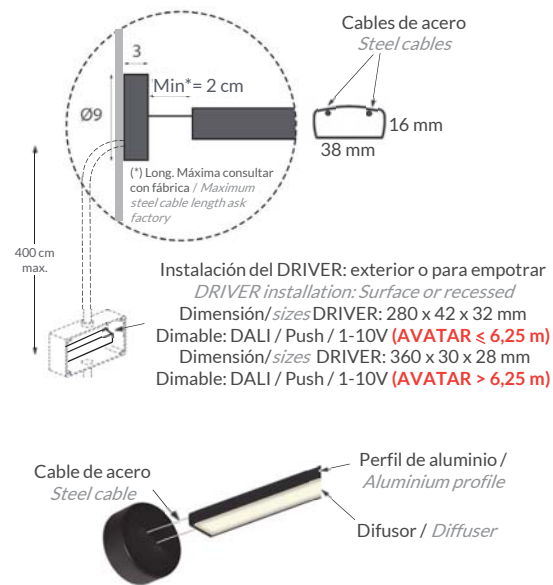

Ángulo mínimo del anclaje: 45° / Minimum angle: 45°