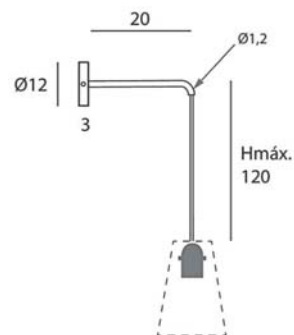

*Pantallas no incluidas. / Lampshades Not Included

*Archivos 3D y ficheros fotométricos disponibles en web/ 3D and photometric files available on the web