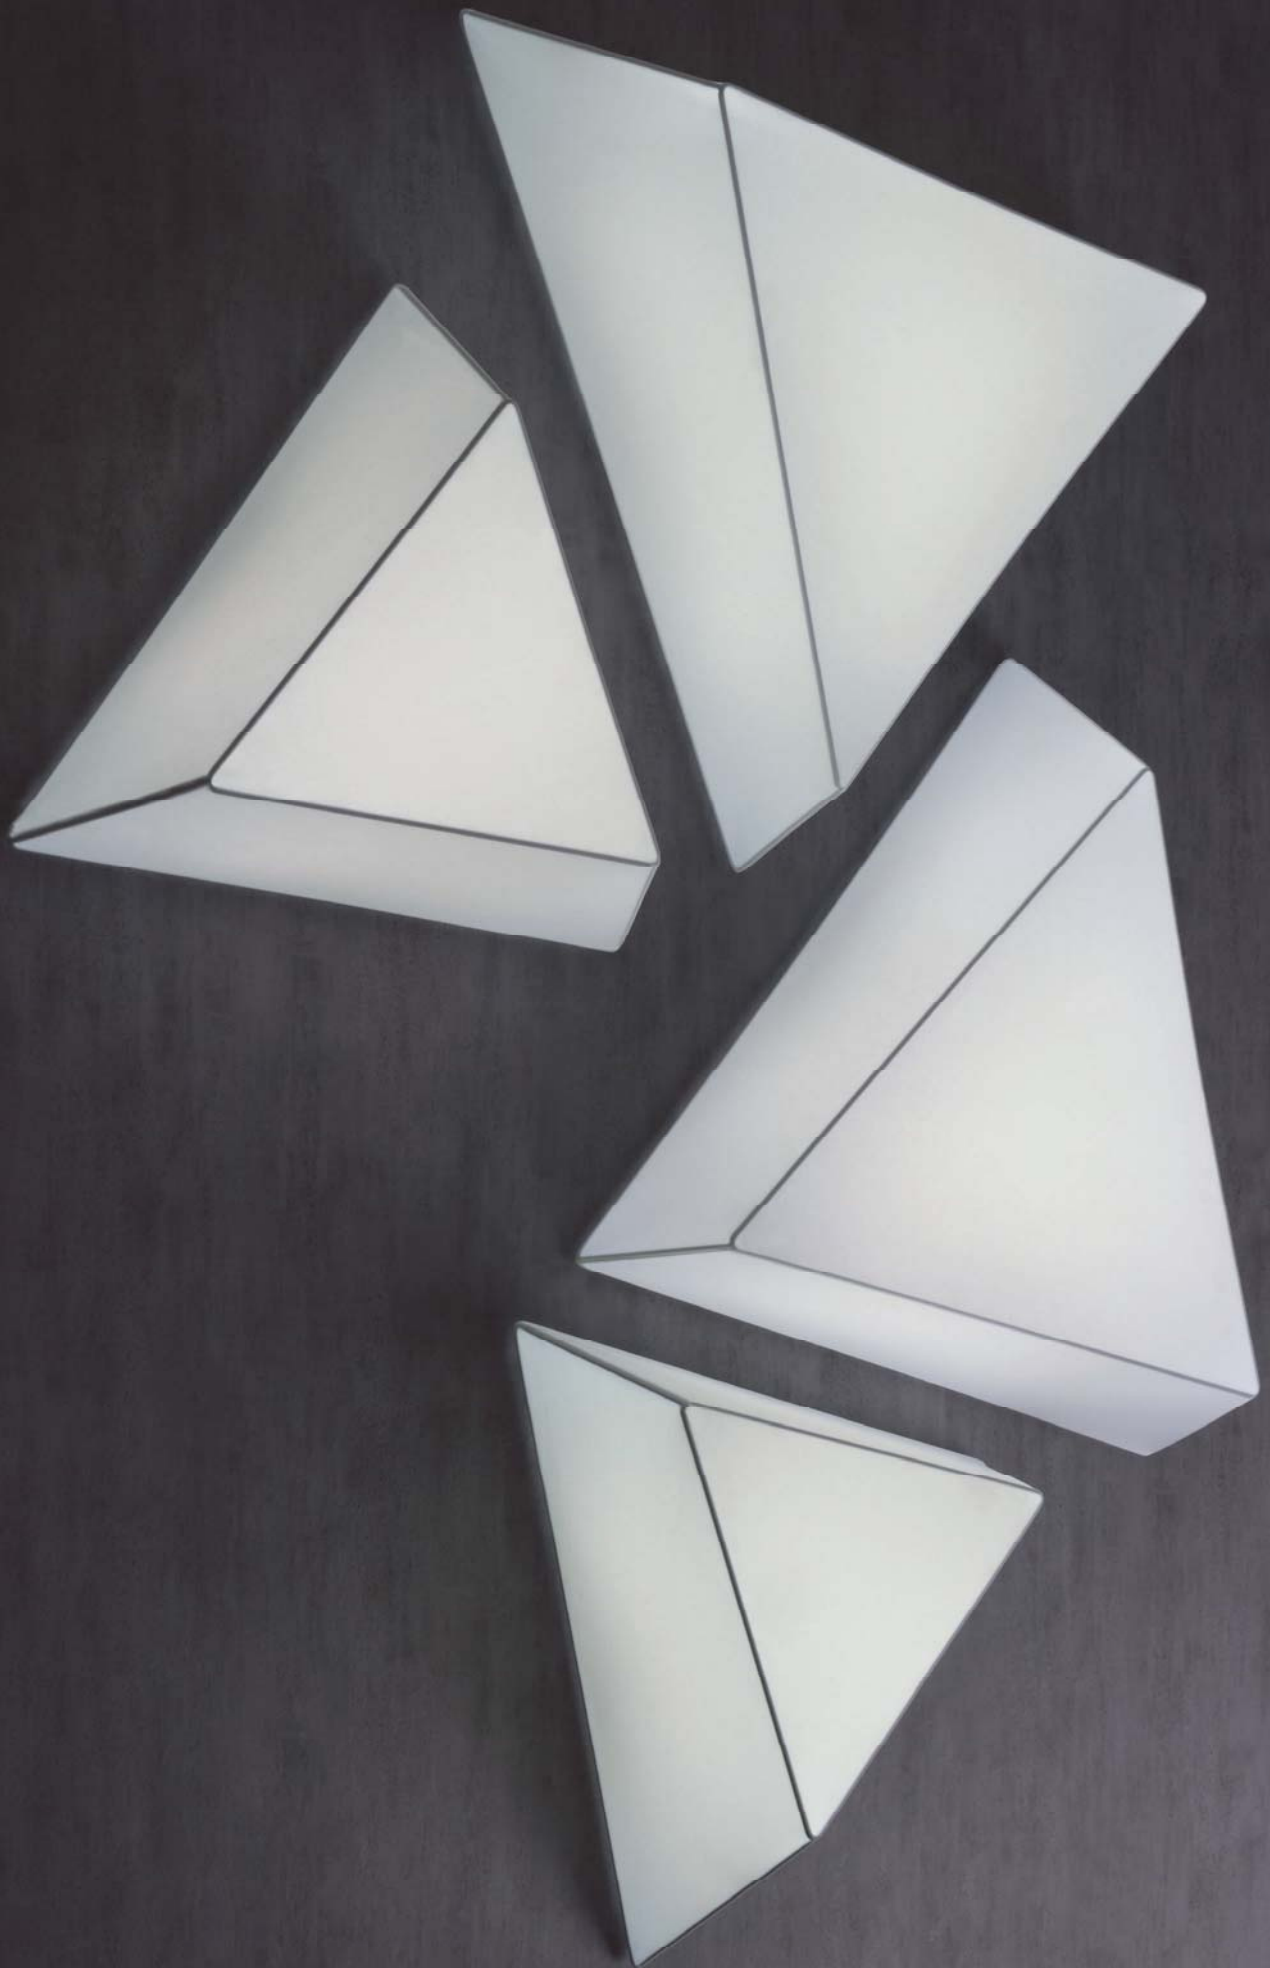

Create and design your own personal TANA composition with its your triangular portions. Make up your interior unique atmosphere! Produced in 2 sizes in order to create never-ending polygonal compositions. Suitable on any surface, vertical, horizontal or sloping. Removable stretching fabric covering a metal frame.