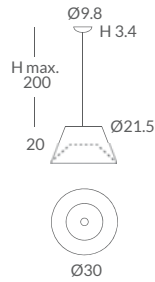

REF.
26801/30

COLGANTE / SUSPENSION
IP20

MATERIAL
Metal y cuerda / Metal and cord

ACABADO / FINISH
Florón cromo, negro mate, blanco mate o níquel satinado /
Canopy chrome, matt black, matt white or satin nickel
Cuerda: ver colores estándar /
Cord: see standard colors

INSTALACIÓN / INSTALLATION
- E27 LED 1x15W Ø6cm