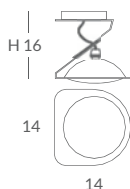

MATERIAL
Aluminio / Aluminium

ACABADO / FINISH
Blanco mate / Matt white
Negro mate / Matt black
Plata / Silver

INSTALACIÓN / INSTALLATION
- GU10 LED 1x14W Ø11.1cm L:7.5cm

REF.
20202**

FOCO CARRIL / TRACK SPOTLIGHT
IP20