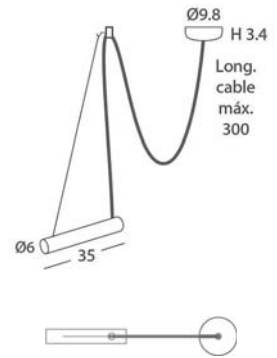

REF.
27870/1

COLGANTE / *SUSPENSION*
IP20

MATERIAL
Aluminio / *Aluminium*

ACABADO / *FINISH*
Negro mate / *Matt black*
Blanco / *White*

INSTALACIÓN / *INSTALLATION*
- GU10 LED 1x8W Ø5cm