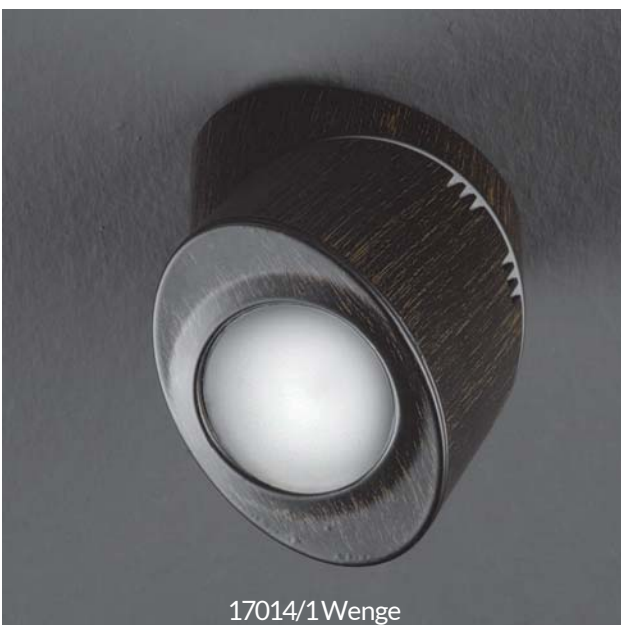

17014/1 Wenge