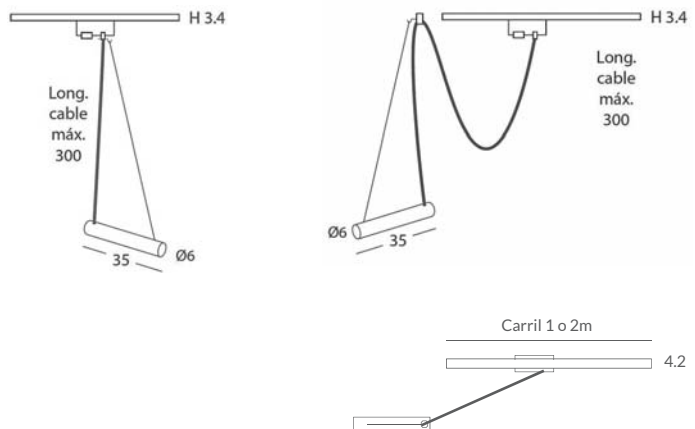

REF.
27872

COLGANTE CARRIL / *TRACK SUSPENSION*
IP20

MATERIAL
Aluminio / *Aluminium*

ACABADO / *FINISH*
Negro mate / *Matt black*
Blanco / *White*

INSTALACIÓN / *INSTALLATION*
- GU10 LED 1x8W Ø5cm