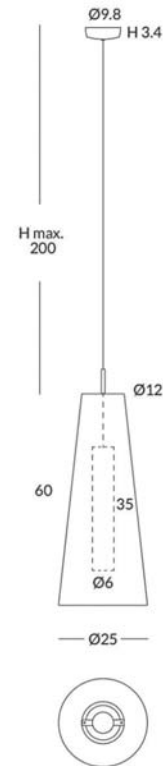

REF.
29810/25

COLGANTE / *SUSPENSION*
IP20

MATERIAL
Metal y cuerda/
Metal and cord

ACABADO / *FINISH*
Florón blanco mate, negro mate, cromo o níquel satinado/
Canopy matt white, matt black, chrome or satin nickel
Estructura: negra (excepto para cuerda blanca)/
Structure: black (except for white cord)
Cuerda: ver colores estándar/
Cord: see standard colors
Foco: negro mate /
Spotlight: matt black

INSTALACIÓN / *INSTALLATION*
- GU10 LED 1x8W Ø5cm

REF.
29810/35

COLGANTE / *SUSPENSION*
IP20

MATERIAL
Metal y cuerda/
Metal and cord

ACABADO / *FINISH*
Florón blanco mate, negro mate, cromo o níquel satinado/
Canopy matt white, matt black, chrome or satin nickel
Estructura: negra (excepto para cuerda blanca)/
Structure: black (except for white cord)
Cuerda: ver colores estándar/
Cord: see standard colors
Foco: negro mate/
Spotlight: matt black

INSTALACIÓN / *INSTALLATION*
- GU10 LED 1x8W Ø5cm