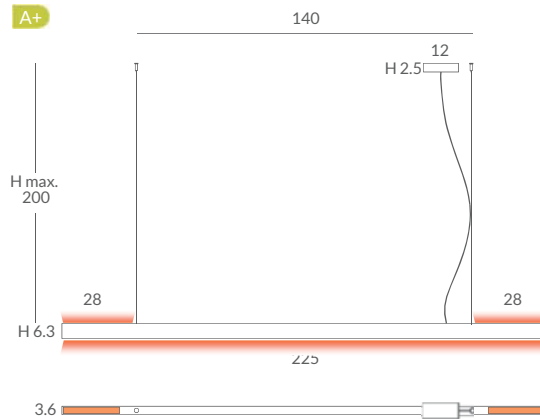

REF.
27841/224S

COLGANTE / SUSPENSION
+ Luz indirecta / +Indirect lighting
IP20

MATERIAL
Aluminio y policarbonato /
Aluminium & polycarbonate

ACABADO / FINISH
Blanco mate / Matt white
Negro mate / Matt black
Hormigón / Concrete
Difusor blanco óptico /
Optic white diffuser
Florón blanco mate /
Matt white canopy

INSTALACIÓN / INSTALLATION
- PCB-LED 40W 350mA
Cálida / Warm 3000K 4147Lm
Neutra / Neutral 4000K 4410Lm
CRI>85

A+