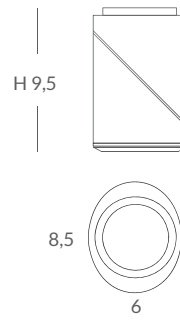

REF.
17014/1

FOCO SUPERFICIE / SURFACE SPOTLIGHT
IP20

MATERIAL
Zamak / Zinc alloy

ACABADO / FINISH
Blanco mate / Matt white
Cromo / Chrome
Cuero / Antique
Negro mate / Matt black
Níquel satinado / Satin nickel
Plata / Silver
Wenge

INSTALACIÓN / INSTALLATION
- GU10 LED 1x8W Ø5cm L:6cm