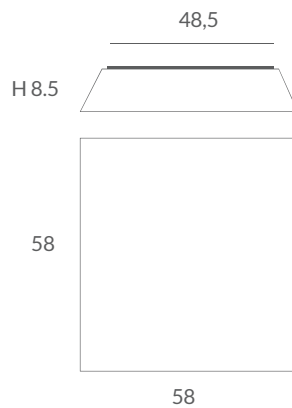

REF.
19003/58

PLAFÓN / SURFACE LIGHT
IP20

MATERIAL
Metal y pantalla lino /
Metal & line lampshade

ACABADO / FINISH
Crema / Cream

INSTALACIÓN / INSTALLATION
- E27 LED 4x15W Ø6cm

- PCB-LED 40W 700mA
CRI>80
Cálida / Warm 3000K 2400lm
Neutra / Neutral 4000K 2510lm

-PCB-LED 70W 500mA
CRI>90
Cálida / Warm 3000K 4492lm
Neutra / Neutral 4000K 4698lm