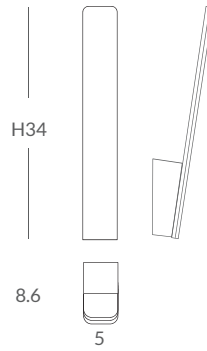

REF.
22100

APLIQUE / WALL BRACKET
IP54

MATERIAL
Aluminio y metacrilato /
Aluminium and PMMA

ACABADO / FINISH
Cuerpo blanco mate o plata /
Matt white or silver casting
Difusor satinado / *Satinated diffuser*

INSTALACIÓN / INSTALLATION
- PCB-LED 6W 350mA
Cálida / *Warm* 3000K 650Lm