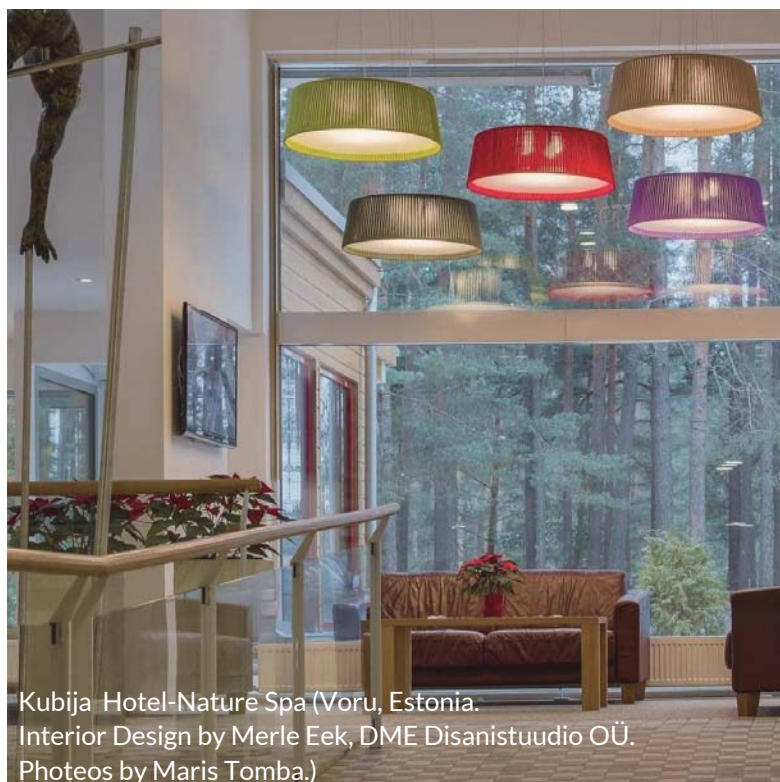

Kubija Hotel-Nature Spa (Voru, Estonia.
Interior Design by Merle Eek, DME Disanistudio OÜ.
Phototos by Maris Tomba.)

Club de Golf. Son Servera – Mallorca.

REF.
24000/50

PLAFÓN / CEILING LIGHT
IP20

MATERIAL
Metal, metacrilato y cuerda /
Metal, PMMA and cord