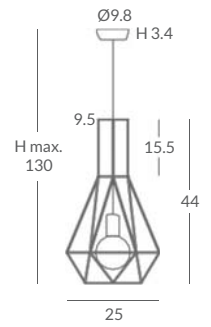

REF.
25810/23

COLGANTE / *SUSPENSION*
IP20

MATERIAL
Metal

ACABADO / *FINISH*
Negro / *Black*
Arena texturado / *Granulated sand*
Rojo / *Red*

INSTALACIÓN / *INSTALLATION*

- E27 1x60W Ø6cm

- E27 1x60W Ø9.5cm

REF.
25830/25

COLGANTE / *SUSPENSION*
IP20

MATERIAL
Metal

ACABADO / *FINISH*
Negro / *Black*
Arena texturado / *Granulated sand*
Rojo / *Red*

INSTALACIÓN / *INSTALLATION*

- E27 1x60W Ø6cm

- E27 1x60W Ø9.5cm

REF.
25820/35

COLGANTE / *SUSPENSION*
IP20

MATERIAL
Metal

ACABADO / *FINISH*
Negro / *Black*
Arena texturado / *Granulated sand*
Rojo / *Red*

INSTALACIÓN / *INSTALLATION*

- E27 1x60W Ø6cm

- E27 1x100W Ø12cm

REF.
25840/40

COLGANTE / *SUSPENSION*
IP20

MATERIAL
Metal

ACABADO / *FINISH*
Negro / *Black*
Arena texturado / *Granulated sand*
Rojo / *Red*

INSTALACIÓN / *INSTALLATION*

- E27 1x60W Ø6cm

- E27 1x100W Ø12cm