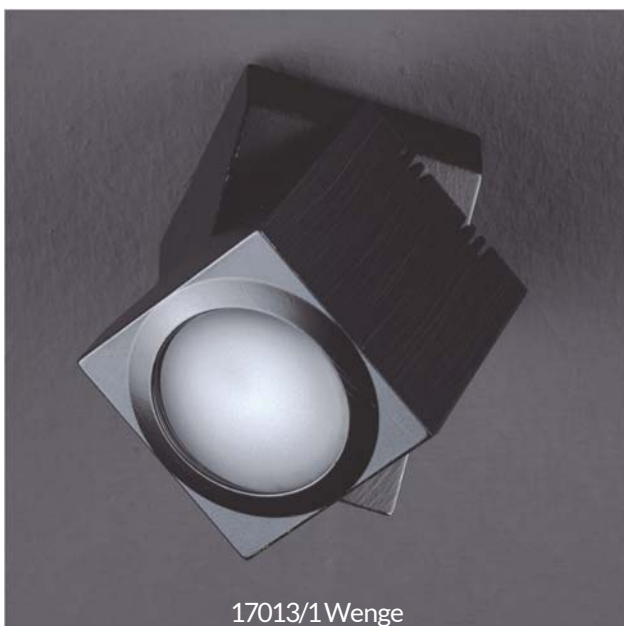

17013/1 Plata / *Silver*