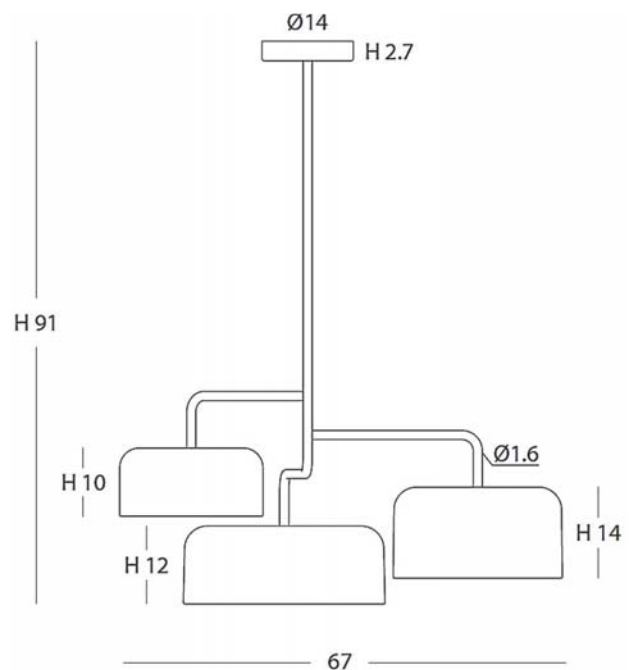

REF.
27810/75L

SEMITECHO / SEMI FLUSH CEILING LIGHT
IP20

MATERIAL
Metal y acrílico / Metal & acrylic

ACABADO / FINISH
Estructura blanco o negro mate /
White or matt black frame

INSTALACIÓN / INSTALLATION
- E27 LED 5x15W Ø6cm