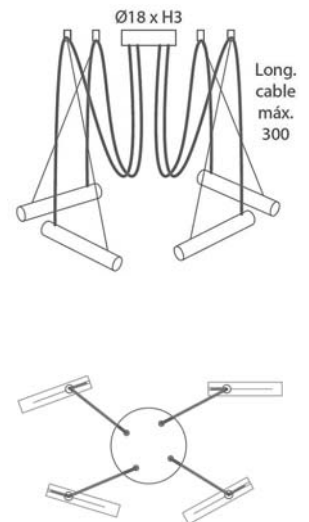

REF.
27870/2T
27870/3T
27870/4T
27870/5T
27870/6T

COLGANTE / *SUSPENSION*
De 2 a 6 con salida inferior / *From 2 to 6 with cable inferior exit*
Disponibile con salida lateral / *With cable side exit available*
IP20

MATERIAL
Aluminio / *Aluminium*

ACABADO / *FINISH*
Negro mate / *Matt black*
Blanco / *White*

INSTALACIÓN / *INSTALLATION*
- GU10 LED 2-6x8W Ø5cm