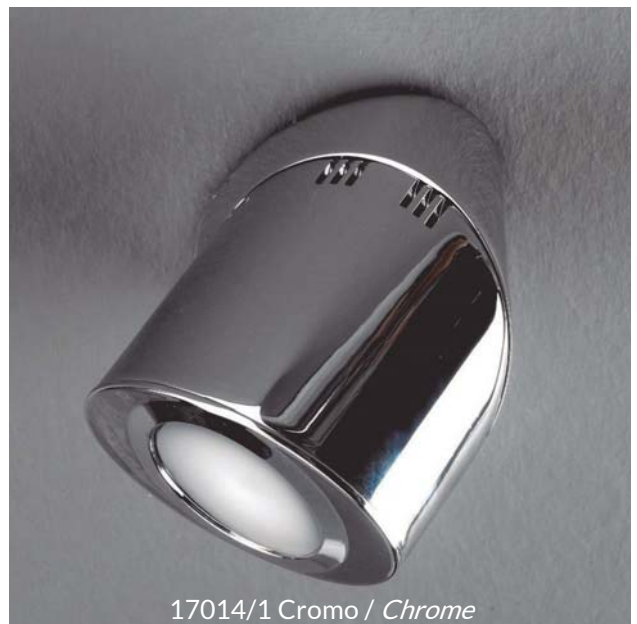

17014/1 Cromo / *Chrome*