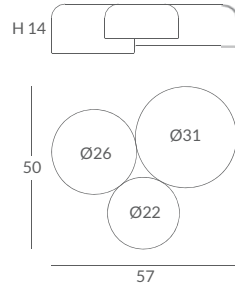

REF.
24210/60

PLAFÓN / CEILING LIGHT
IP20

MATERIAL
Metal y acrílico / Metal & acrylic

ACABADO / FINISH
Negro mate / Matt black
Blanco / White
Blanco-beige-marsala / White-beige-marsala
Blanco-beige-oliva / White-beige-green

INSTALACIÓN / INSTALLATION
- E27 LED 5x15W Ø6cm

REF.
25210/31

PLAFÓN / CEILING LIGHT
IP20

MATERIAL
Metal y acrílico / Metal & acrylic

ACABADO / FINISH
Negro mate / Matt black
Blanco / White
Beige
Marsala
Oliva / Green

INSTALACIÓN / INSTALLATION
- E27 LED 2x15W Ø6cm