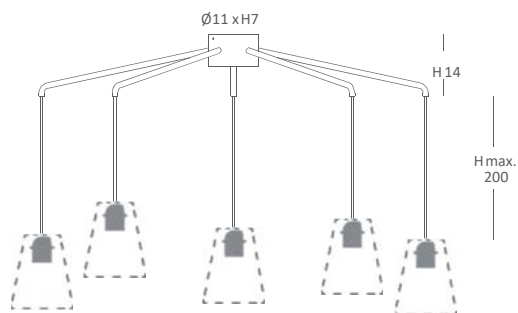

REF.
KITDONA/5

COLGANTE / *SUSPENSION*
IP20

MATERIAL
Metal

ACABADO / *FINISH*
Blanco / *White*
Negro mate / *Matt black*

INSTALACIÓN / *INSTALLATION*
- E27 LED 5x15W Ø6cm

PANTALLAS RECOMENDADAS / *RECOMENDED LAMPSHADES*

Banyo-ECO Ø30	
Drum-ECO Ø18	
Drum-ECO Ø30	
Ukelele Ø26	
Ukelele Ø35	
Kora Ø24	
Kora Ø35	

Otras pantallas consultar / *Other screens contact us*

*Pantallas no incluidas. / *Lampshades Not Included*

*Archivos 3D y ficheros fotométricos disponibles en web / *3D and photometric files available on the web*