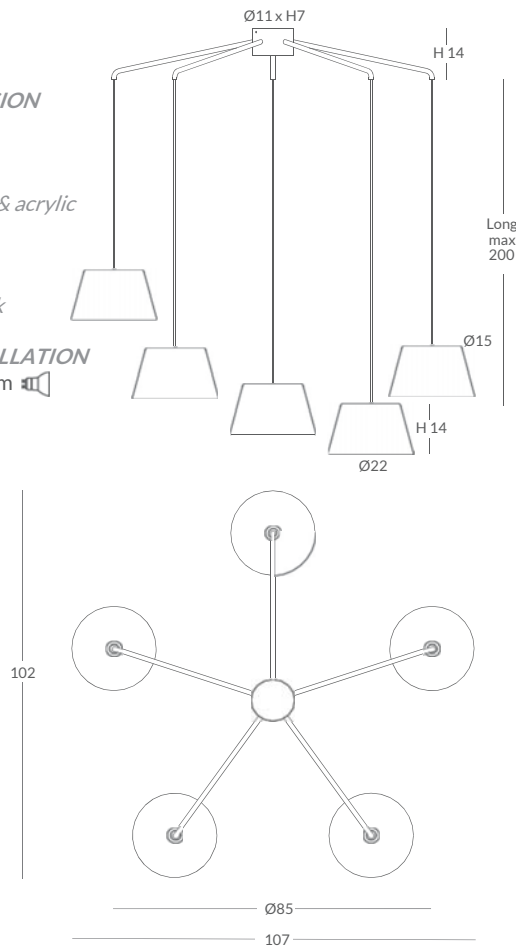

REF.
27820/85

COLGANTE / SUSPENSION
IP20

MATERIAL
Metal y acrílico / Metal & acrylic

ACABADO / FINISH
Blanco / White
Negro mate / Matt black

INSTALACIÓN / INSTALLATION
- GU10 LED 5x8W Ø5cm

REF.
27920

APLIQUE / WALL BRACKET
IP20

MATERIAL
Pantalla de metal y difusor acrílico/
Metal bowl & acrylic diffuser

ACABADO/ FINISH
Base y brazo: blanco o negro mate
Base and arm: white or matt black
Pantallas negro mate, blanco, beige,
marsala y oliva
Lampshades: matt black, white,
beige, marsala and olive

INSTALACIÓN/ INSTALLATION

GU-10 LED 1x8W Ø5cm L:6cm
GU-10 LED 1x14W Ø11,1cm L:7,5cm

REF.
KIT DONA/5*
(Mas detalles en pág. 191)
(More details on page 191)

COLGANTE / SUSPENSION
IP20

MATERIAL
Metal

ACABADO / FINISH
Blanco / White
Negro mate / Matt black

INSTALACIÓN / INSTALLATION
- E27 LED 5x15W Ø6cm

(*) Pantallas no incluidas (configurable) /
Lampshades not included (designs to be chosen)