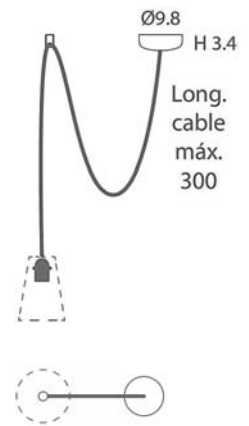

REF.
KIT POP-UP/2T
KIT POP-UP/3T
KIT POP-UP/4T
KIT POP-UP/5T
KIT POP-UP/6T

COLGANTE / SUSPENSION
De 2 a 6 con salida inferior /
From 2 to 6 with cable inferior exit
IP20

MATERIAL
Metal

ACABADO / FINISH
Blanco mate / Matt white
Negro mate / Matt black

INSTALACIÓN / INSTALLATION
- E27 LED 2-6

REF.
POP-UP/1T*

COLGANTE / SUSPENSION
IP20

MATERIAL
Metal

ACABADO / FINISH
Blanco mate / Matt white
Negro mate / Matt black

INSTALACIÓN / INSTALLATION
- E27 LED 1

(***Otras configuraciones:** Cable con interruptor y clavija
(***Other configurations:** cable with switch and plug.

REF.
POP-UP/1C

COLGANTE CARRIL / TRACK SUSPENSION
IP20

MATERIAL
Metal

ACABADO / FINISH
Blanco mate / Matt white
Negro mate / Matt black

INSTALACIÓN / INSTALLATION
- E27 LED 1

REF.
KIT POP-LT/2T
KIT POP-LT/3T
KIT POP-LT/4T
KIT POP-LT/5T
KIT POP-LT/6T

COLGANTE / SUSPENSION
De 2 a 6 con salida lateral /
From 2 to 6 with cable side exit
IP20

MATERIAL
Metal

ACABADO / FINISH
Blanco mate / Matt white
Negro mate / Matt black

INSTALACIÓN / INSTALLATION
- E27 LED 2-6

Pantallas no incluidas (configurable) / Lampshades not included (designs to be chosen)

CUERDA: Ver carta de colores Pág. 368 / CORD: See color chart Page 368

* Archivos 3D y ficheros fotométricos disponibles en web / 3D and photometric files available on the web