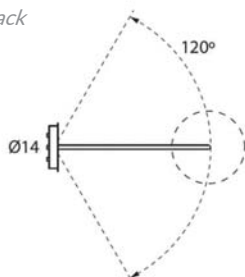

APLIQUE

KIT aplique con brazo móvil (abatible 120° en horizontal) y cable suspendido para pantalla a elegir (no incluida)*.

WALL BRACKET

Wall Bracket KIT with mobile arm (120° horizontal folding) and suspended cable for lampshade to choose (not included)*.

REF.
KIT/APL500

APLIQUE/ WALL BRACKET
IP20

MATERIAL
Metal/ Metal

ACABADO/ FINISH
Base y brazo: blanco o negro mate/
Wall Base and arm: white or matt black

INSTALACIÓN/ INSTALLATION
1xE27 LED