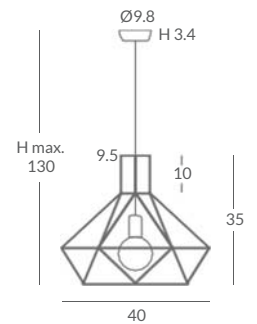

REF.
25810/23

COLGANTE / *SUSPENSION*
IP20

MATERIAL
Metal

ACABADO / *FINISH*
Negro / *Black*
Arena texturado / *Granulated sand*
Rojo / *Red*

INSTALACIÓN / *INSTALLATION*

- E27 1x60W Ø6cm

- E27 1x60W Ø9.5cm

REF.
25830/25

COLGANTE / *SUSPENSION*
IP20

MATERIAL
Metal

ACABADO / *FINISH*
Negro / *Black*
Arena texturado / *Granulated sand*
Rojo / *Red*

INSTALACIÓN / *INSTALLATION*

- E27 1x60W Ø6cm

- E27 1x60W Ø9.5cm

REF.
25820/35

COLGANTE / *SUSPENSION*
IP20

MATERIAL
Metal

ACABADO / *FINISH*
Negro / *Black*
Arena texturado / *Granulated sand*
Rojo / *Red*

INSTALACIÓN / *INSTALLATION*

- E27 1x60W Ø6cm

- E27 1x100W Ø12cm

REF.
25840/40

COLGANTE / *SUSPENSION*
IP20

MATERIAL
Metal

ACABADO / *FINISH*
Negro / *Black*
Arena texturado / *Granulated sand*
Rojo / *Red*

INSTALACIÓN / *INSTALLATION*

- E27 1x60W Ø6cm

- E27 1x100W Ø12cm