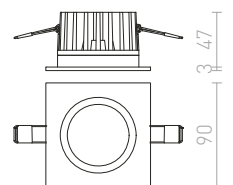

TOLEDO SQ

230 V LED 8 W $\angle 60^\circ$ 3000 K 513 lm Ra 80 IP44

R12717 biela

€ 68

↑ 70
● Ø70

● LED

● stmievateľné